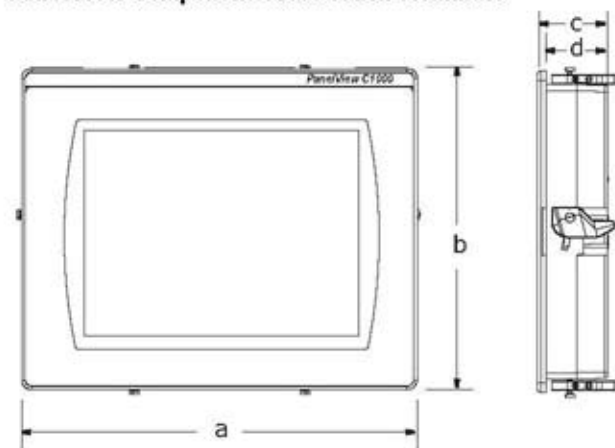

PanelView Component C600 Touch Terminals

PanelView Component C1000 Touch Terminals

PanelView Component C600 and C1000 Dimensions

PanelView Component	Height, Approx.	Width, Approx.	Overall Depth, Approx.	Mounted Depth, Approx.
	a	b	c	d
C600 Touch	154 mm (6.0 in.)	209 mm (8.23 in.)	57 mm (2.25 in.)	49 mm (1.93 in.)
C1000 Touch	250 mm (9.84 in.)	308 mm (12.13 in.)	54 mm (2.13 in.)	49 mm (1.93 in.)