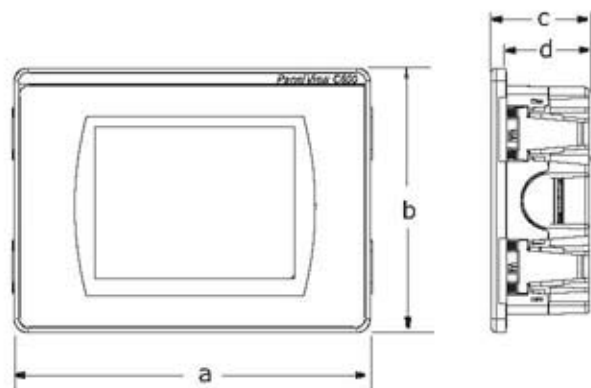

PanelView Component C600 Touch Terminals

PanelView Component C1000 Touch Terminals

PanelView Component C600 and C1000 Dimensions

PanelView Component	Height, Approx.	Width, Approx.	Overall Depth, Approx.	Mounted Depth, Approx.
	a	b	c	d
C600 Touch	154 mm (6.0 in.)	209 mm (8.23 in.)	57 mm (2.25 in.)	49 mm (1.93 in.)
C1000 Touch	250 mm (9.84 in.)	308 mm (12.13 in.)	54 mm (2.13 in.)	49 mm (1.93 in.)